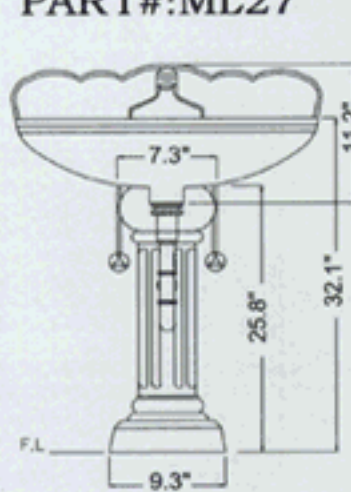

Phone:1-800-542-1301 • Fax:(770)449-7158

Arden CHINA LAVATORY PRODUCTS

(VICTORIAN)

PART#(4" CENTER):ML27B4
PART#(8" CENTER):ML27B8

(VICTORIAN PETITE)

PART#:ML27

(ALEXIS)

PART#:ML08C

(ALEXIS PETITE)

PART#:ML02B