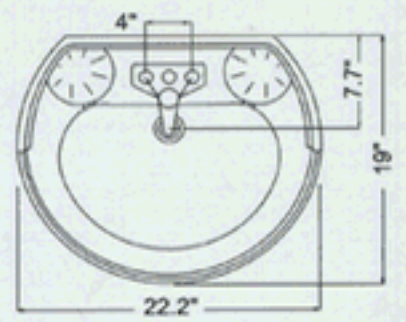

Phone:1-800-542-1301 • Fax:(770)449-7158

Arden CHINA LAVATORY PRODUCTS

(VICTORIAN)

PART#(4" CENTER):ML27B4
PART#(8" CENTER):ML27B8

(VICTORIAN PETITE)

PART#:ML27

(ALEXIS)

PART#:ML08C

(ALEXIS PETITE)

PART#:ML02B