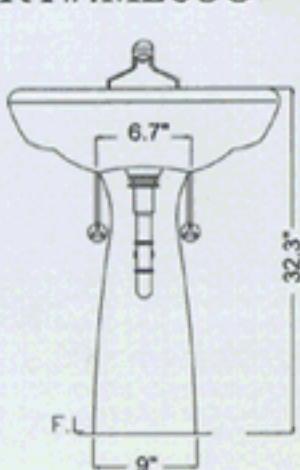

Phone:1-800-542-1301 • Fax:(770)449-7158

Arden CHINA LAVATORY PRODUCTS

(VICTORIAN)

PART#(4" CENTER):ML27B4
PART#(8" CENTER):ML27B8

(VICTORIAN PETITE)

PART#:ML27

(ALEXIS)

PART#:ML08C

(ALEXIS PETITE)

PART#:ML02B