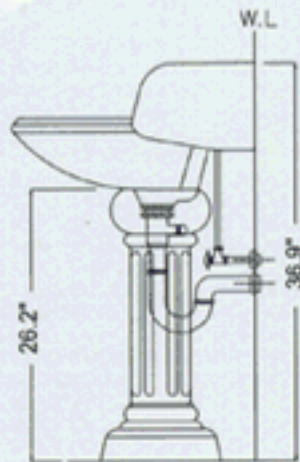

Phone:1-800-542-1301 • Fax:(770)449-7158

Arden CHINA LAVATORY PRODUCTS

(VICTORIAN)

PART#(4" CENTER):ML27B4
PART#(8" CENTER):ML27B8

(VICTORIAN PETITE)

PART#:ML27

(ALEXIS)

PART#:ML08C

(ALEXIS PETITE)

PART#:ML02B