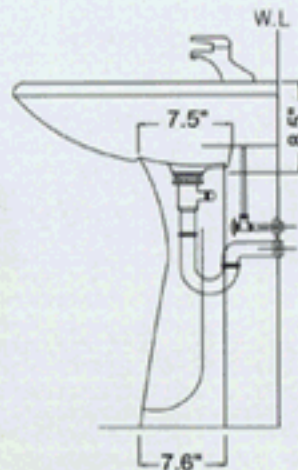

Phone:1-800-542-1301 • Fax:(770)449-7158

Arden CHINA LAVATORY PRODUCTS

(VICTORIAN)

PART#(4" CENTER):ML27B4
PART#(8" CENTER):ML27B8

(VICTORIAN PETITE)

PART#:ML27

(ALEXIS)

PART#:ML08C

(ALEXIS PETITE)

PART#:ML02B