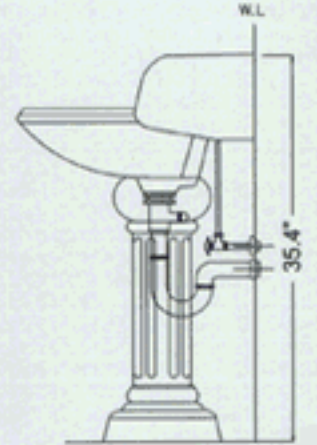

Phone:1-800-542-1301 • Fax:(770)449-7158

Arden CHINA LAVATORY PRODUCTS

(VICTORIAN)

PART#(4" CENTER):ML27B4
PART#(8" CENTER):ML27B8

(VICTORIAN PETITE)

PART#:ML27

(ALEXIS)

PART#:ML08C

(ALEXIS PETITE)

PART#:ML02B