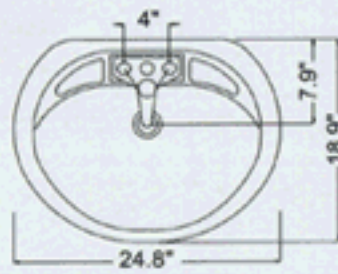

Phone:1-800-542-1301 • Fax:(770)449-7158

Arden CHINA LAVATORY PRODUCTS

(VICTORIAN)

PART#(4" CENTER):ML27B4
PART#(8" CENTER):ML27B8

(VICTORIAN PETITE)

PART#:ML27

(ALEXIS)

PART#:ML08C

(ALEXIS PETITE)

PART#:ML02B