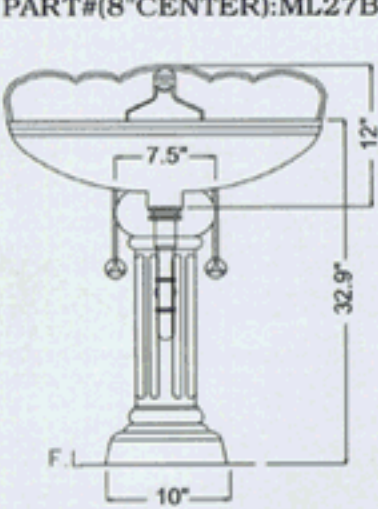

Phone:1-800-542-1301 • Fax:(770)449-7158

Arden CHINA LAVATORY PRODUCTS

(VICTORIAN)

PART#(4" CENTER):ML27B4
PART#(8" CENTER):ML27B8

(VICTORIAN PETITE)

PART#:ML27

(ALEXIS)

PART#:ML08C

(ALEXIS PETITE)

PART#:ML02B