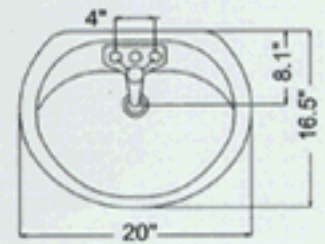

Phone:1-800-542-1301 • Fax:(770)449-7158

Arden CHINA LAVATORY PRODUCTS

(VICTORIAN)

PART#(4" CENTER):ML27B4
PART#(8" CENTER):ML27B8

(VICTORIAN PETITE)

PART#:ML27

(ALEXIS)

PART#:ML08C

(ALEXIS PETITE)

PART#:ML02B