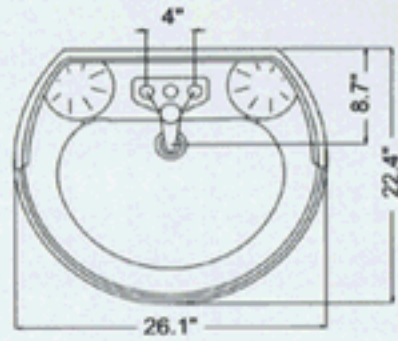

Phone:1-800-542-1301 • Fax:(770)449-7158

Arden CHINA LAVATORY PRODUCTS

(VICTORIAN)

PART#(4" CENTER):ML27B4
PART#(8" CENTER):ML27B8

(VICTORIAN PETITE)

PART#:ML27

(ALEXIS)

PART#:ML08C

(ALEXIS PETITE)

PART#:ML02B